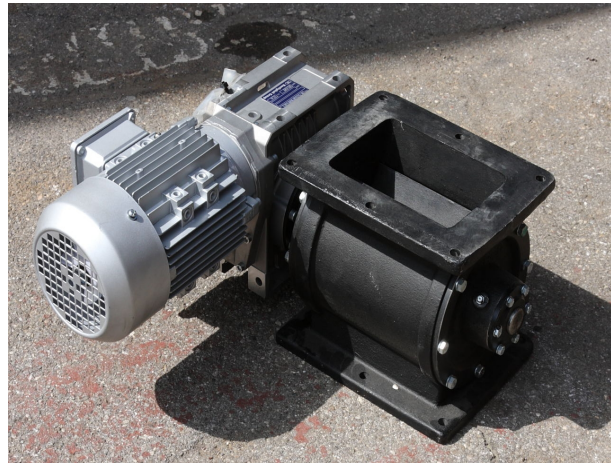

Pneumatic transport

Pneumatic transport dust collector - silo

Additives pneumatic transport

Pneumatic vessel 250 l with equipment

Fluid sand transport

Living d.o.o.
Prvomajska 39
5000 Nova Gorica
Slovenija

Rotary locks

Rotary lock ZD-160

Pneumatic Valve, Rotary lock, screw feeder

Rotary lock ZD-350

Rotary lock ZD-500

Loading devices, screw feeders

Big bag loading device

Truck loading device